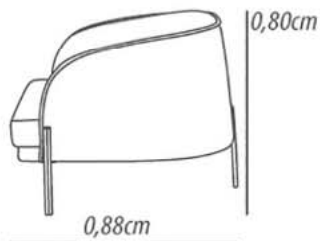

Backrest cushion: Fixed, D-28 and D-20 soft foam, throw with blanket silicone coupled.

Feet: Base in carbon steel, 22cm high, Epoxy paint.

Demountable parts: Base.

DETALHAMENTO

2 Lugares

162cm

Poltrona

0,92cm