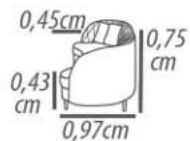

Backrest cushion: Loose, throw with polyester resin blanket.

Arm: D-23 foam, throw with polyester resin blanket.

Feet: Wood, 0,3 cm height.

Demountable parts: None.

DETAILING

Module 1 arm

1 Seat / 145cm
1 Seat 120cm
1 Seat / 125cm
1 Seat 100cm
1 Seat / 105cm
1 Seat 0,80cm
1 Seat / 0,85cm
1 Seat 0,60cm

Feet: Wood or aluminium painted gold, 14cm height

Demountable parts: Seat, Feet.

DETALHAMENTO

280cm

260cm

240cm

220cm

200cm