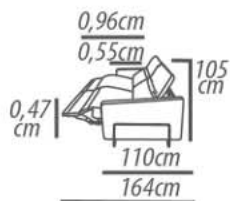

Por ser um produto artesanal, pode ocorrer variações nas medidas informadas. A Tessuti se reserva o direito de efetuar modificações sem prévio aviso.
As a handmade product, this may contain measures variation. The Tessuti reserves the right to modify it without prior warning.