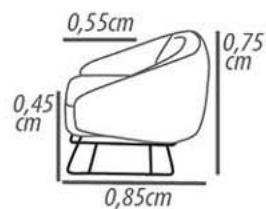

Por ser um produto artesanal, pode ocorrer variações nas medidas informadas. A Tessuti se reserva o direito de efetuar modificações sem prévio aviso.

As a handmade product, this may contain measures variation. The Tessuti reserves the right to modify it without prior warning.