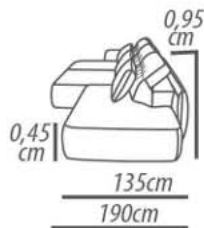

DETAILING

1Seat / 140cm
Seat 120cm
1Seat / 120cm
Seat 110cm
1Seat / 110cm
Seat 100cm
1Seat / 110cm
Seat 0,90cm

Seat 120cm
Seat 110cm
Seat 100cm
Seat 0,90cm
Seat 0,80cm

1Seat. 185/back 120cm
Nozzle 0,65cm
1Seat. 175/back 110cm
Nozzle 0,65cm
1Seat. 165/back 100cm
Nozzle 0,65cm
1Seat. 155/back 0,90cm
Nozzle 0,65cm
1Seat. 145/back 0,80cm
Nozzle 0,65cm