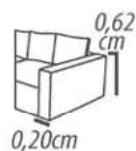

Mód. c/1bç 150cm

Assento 130cm

Mód. c/1bç 140cm

Assento 120cm

Mód. c/1bç 130cm

Assento 110cm

Mód. c/1bç 120cm

Assento 100cm

Mód. c/1bç 110cm

Assento 0,90cm

Mód. s/1bç 130cm

Assento 130cm

Mód. s/1bç 120cm

Assento 120cm

Mód. s/1bç 110cm

Assento 110cm

Mód. s/1bç 100cm

Assento 100cm

Mód. s/1bç 0,90cm

Assento 0,90cm

Mód. c/1bç 150cm

Assento 130cm

Mód. c/1bç 140cm

Assento 120cm

Mód. c/1bç 130cm

Assento 110cm

Mód. c/1bç 120cm

Assento 100cm

Mód. c/1bç 110cm

Assento 0,90cm

Mód. s/1bç 130cm

Assento 130cm

Mód. s/1bç 120cm

Assento 120cm

Mód. s/1bç 110cm

Assento 110cm

Mód. s/1bç 100cm

Assento 100cm

Mód. s/1bç 0,90cm

Assento 0,90cm

Assento 130cm

Assento 120cm

Assento 110cm

Assento 100cm

Assento 0,90cm

Assento 0,80cm

Assento 0,70cm

Assento 0,60cm