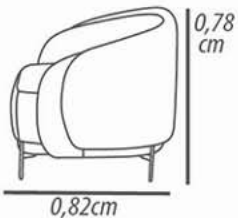

AVALON

COMPOSIÇÃO

Estrutura: Madeira de reflorestamento seca em estufa, imunizada, chapas em MDF, Grampos de aço anti-ferrugem, parafusos e cola nas junções de maior esforço.

Assento: Fixo, espuma D-35 soft, revestimento com manta de poliéster.

Encosto: Espuma D-28 Soft, manta acoplada.

Braço: Espuma D-28 soft.

Pés: Aço com pintura eletrostática, 0,14cm.

Partes desmontáveis: Pés.

COMPOSITION

Structure: Wood of reforestation immunized and dried in greenhouse, MDF boards; stressed splice with rustproof clamp of steel, screw and glue.

Seat: Fixed, soft D-30 foam, coated with polyester blanket.

Backrest: foam D-28 Soft, coupled blanket.

Arms: D-28 soft foam.

Feet: Steel with electrostatic painting 0,14cm height.

Demountable parts: Feet.

DETALHAMENTO

*Poltrona 0,82cm
Assento 0,60cm*

DETAILING

*Armchair 0,82cm
Seat 0,60cm*

Por ser um produto artesanal, pode ocorrer variações nas medidas informadas. A Tessuti se reserva o direito de efetuar modificações sem prévio aviso.
As a handmade product, this may contain measures variation. The Tessutti reserves the right to modify it without prior warning.