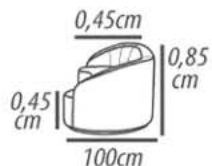

Por ser um produto artesanal, pode ocorrer variações nas medidas informadas. A Tessuti se reserva o direito de efetuar modificações sem prévio aviso.

As a handmade product, this may contain measures variation. The Tessutti reserves the right to modify it without prior warning.