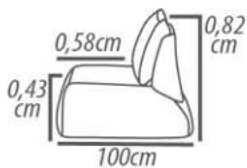

BUTTERFLY

COMPOSIÇÃO

Estrutura: Madeira de reflorestamento seca em estufa, imunizada, chapas em MDF.

Assento: Fixo, cinta elástica tipo italiana trançada, sistema de conforto em molas bonnel, espuma D-28, revestido com manta de poliéster resinado.

Encosto: Almofadas soltas em fibra siliconada, revestido com manta poliéster resinada.

Pés: Madeira, 2,5cm de altura.

Partes desmontáveis: Nenhum.

COMPOSITION

Structure: Wood of reforestation immunized and dried in greenhouse, MDF boards.

Seat: Fixed, elastic strap, comfort system in bonnel springs, D-28 foam, throw with polyester resin blanket.

Backrest cushion: Loose, silicone fiber throw with polyester resin blanket.

Feet: Wood, 2,5cm height.

Demountable parts: None.

DETALHAMENTO

DETAILING

Por ser um produto artesanal, pode ocorrer variações nas medidas informadas. A Tessuti se reserva o direito de efetuar modificações sem prévio aviso.

As a handmade product, this may contain measures variation. The Tessutti reserves the right to modify it without prior waring.