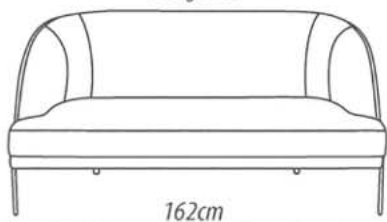

Backrest cushion: Fixed, D-28 and D-20 soft foam, throw with blanket silicone coupled.

Feet: Base in carbon steel, 22cm high, Epoxy paint.

Demountable parts: Base.

DETALHAMENTO

2 Lugares

162cm

Poltrona

0,92cm