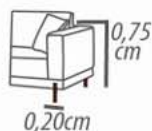

MINOA

COMPOSIÇÃO

estrutura: Madeira de reflorestamento seca em estufa, imunizada, chapas em MDF, Grampos de aço anti - ferrugem, parafusos e cola nas junções de maior esforço.

Assento: Fixo, molas Pocket e espumas D-30 soft, revestido com manta de poliéster.

Encosto: Almofada solta, espuma D-26 soft, revestido com manta de poliéster.

Braço: Espuma D-26 Soft , revestido com manta de poliéster.

Pés: Aço, 0,15cm de altura, moldura em Lâmina natural de madeira.

Partes desmontáveis: Braços, Pés.

COMPOSITION

Structure: Wood of reforestation immunized and dried in greenhouse, MDF boards; stressed splice with rustproof clamp of steel, screw and glue.

Seat: Fixed, Pocket springs and D-30 soft foams, coated with polyester blanket.

Backerst cushions: Loose cushion, D-26 soft foam, coated with polyester blanket.

Arm: D-26 soft foam, coated with polyester blanket.

Feet: Steel, 0,15cm height, Blade frame natural wood.

Demountable parts: Arms, Feet.

DETALHAMENTO

1 Lugar 1 braço
1 Lugar /140cm
Assento 120cm
1 Lugar /130cm
Assento 110cm
1 Lugar /120cm
Assento 100cm
1 Lugar /110cm
Assento 0,90cm
1 Lugar /100cm
Assento 0,80cm

DETAILING

1 Seat 1 arm
1 Seat /140cm
Seat 120cm
1 Seat /130cm
Seat 110cm
1 Seat /120cm
Seat 100cm
1 Seat /110cm
Seat 0,90cm
1 Seat /100cm
Seat 0,80cm

Por ser um produto artesanal, pode ocorrer variações nas medidas informadas. A Tessuti se reserva o direito de efetuar modificações sem prévio aviso.

As a handmade product, this may contain measures variation. The Tessuti reserves the right to modify it without prior warning.