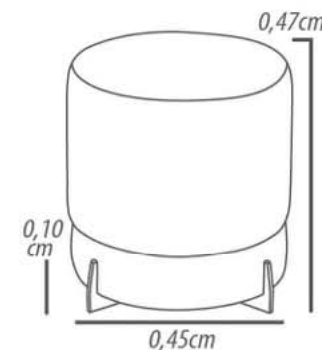

DETAILING

Por ser um produto artesanal, pode ocorrer variações nas medidas informadas. A Tessutti se reserva o direito de efetuar modificações sem prévio aviso.

As a handmade product, this may contain measures variation. The Tessutti reserves the right to modify it without prior warning.