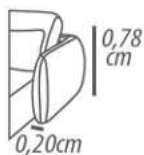

MODENA

COMPOSIÇÃO

Estrutura: Madeira de reflorestamento seca em estufa, imunizada, chapas em MDF.

Assento: Fixo, com cinta elástica tipo italiana trançada, sistema de conforto duplo: em molas bonnel e molas (Pocket), espuma D-28, revestido manta de poliéster resinada.

Encosto: Almofadas soltas, fibra de silicone, revestido com manta poliéster resinada.

Braço: Espuma D-23 soft, revestido com manta de poliéster resinada.

Pés: Madeira, 2,5cm de altura.

Partes desmontáveis: Nenhum

COMPOSITION

Structure: Wood of reforestation immunized and dried in greenhouse, MDF boards.

Seat: Fixed, elastic strap braided Italian type, double comfort system: bonnel springs, with (Pocket) springs, D-28 foam, throw with polyester resin blanket.

Back: backrest cushion loose, silicone fiber fiber, throw blanket with resin polyester.

Arm: D-23 soft foam, throw blanket with resin polyester.

Feet: Wood, 2,5 cm height.

Demountable parts: None.

DETALHAMENTO

1 Lugar/ 140cm
Assento 120cm
1 Lugar/ 130cm
Assento 110cm
1 Lugar/ 120cm
Assento 100cm
1 Lugar/ 100cm
Assento 0,80cm

Assento 120cm
Assento 110cm
Assento 100cm
Assento 0,90cm
Assento 0,80cm

1Lug.185/enc.120cm
Bico 0,65cm
1Lug.175/enc.110cm
Bico 0,65cm
1Lug.165/enc.100cm
Bico 0,65cm
1Lug.155/enc.0,90cm
Bico 0,65cm
1Lug.145/enc.0,80cm
Bico 0,65cm

DETAILING

1Seat / 140cm
Seat 120cm
1Seat / 120cm
Seat 110cm
1Seat / 110cm
Seat 100cm
1Seat / 110cm
Seat 0,90cm

Seat 120cm
Seat 110cm
Seat 100cm
Seat 0,90cm
Seat 0,80cm

1Seat. 185/back 120cm
Nozzle 0,65cm
1Seat. 175/back 110cm
Nozzle 0,65cm
1Seat. 165/back 100cm
Nozzle 0,65cm
1Seat. 155/back 0,90cm
Nozzle 0,65cm
1Seat. 145/back 0,80cm
Nozzle 0,65cm