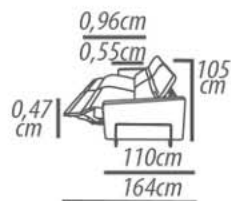

Por ser um produto artesanal, pode ocorrer variações nas medidas informadas. A Tessuti se reserva o direito de efetuar modificações sem prévio aviso.
As a handmade product, this may contain measures variation. The Tessuti reserves the right to modify it without prior warning.