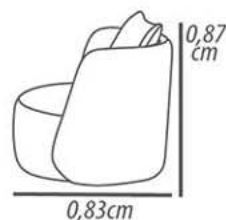

Backest cushion: Loose with silicone fiber filling.

Feet: Steel, with electrostatic painting, 0.4.5cm height.

Demountable parts: Rotational base.

DETALHAMENTO

Poltrona 0,79cm
Assento 0,67cm

DETAILING

Armchair 0,79cm
Seat 0,67cm