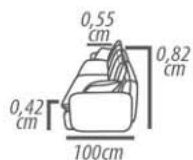

Por ser um produto artesanal, pode ocorrer variações nas medidas informadas. A Tessuti se reserva o direito de efetuar modificações sem prévio aviso.
As a handmade product, this may contain measures variation. The Tessuti reserves the right to modify it without prior warning.