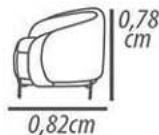

Chaise

1 Seat / 130cm
1 Seat 120cm
1 Seat / 120cm
1 Seat 110cm
1 Seat / 110cm
1 Seat 100cm
1 Seat 0,90cm
1 Seat / 0,90cm
1 Seat 0,80cm

Terminal

1seat. 240/seat.200cm
1beckrest 0,95cm
1seat. 220/seat.180cm
1beckrest 0,85cm
1seat. 200/seat.160cm
1beckrest 0,75cm

Comer

1Seat / 0,92cm
1Seat 0,85cm

0,90 cm
0,90 cm
0,45 cm
0,78cm

Module 2 arms

3 Seats / 260cm
1 Seats 240cm
3 Seats / 240cm
1 Seats 220cm
3 Seats / 220cm
1 Seats 200cm
2 Seats / 200cm
1 Seats 180cm
2 Seats / 180cm
1 Seats 160cm
2 Seats / 160cm
1 Seats 140cm

Seat: Fixed, soft D-30 foam, coated with polyester blanket.

Backrest: foam D-28 Soft, coupled blanket.

Arms: D-28 soft foam.

Feet: Steel electrostatic painting 0,14cm height.

Demountable parts: Feet.

DETALHAMENTO

Divã

Divã 280cm
1 Assento 260cm
Divã 260cm
1 Assento 240cm
Divã 240cm
1 Assento 220cm
Divã 220cm
1 Assento 200cm
Divã 200cm
1 Assento 180cm

Poltrona

1 Lugar / 0,82cm
1 Assento 0,60cm

DETAILING

Divã

Divã 280cm
1 Seat 260cm
Divã 260cm
1 Seat 240cm
Divã 240cm
1 Seat 220cm
Divã 220cm
1 Seat 200cm
Divã 200cm
1 Seat 180cm