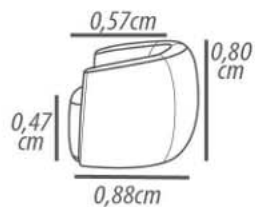

Arm: Foam D-23 soft, throw with polyester resin blanket.

Feet: Carbon steel rotational base, 0,6cm height.

Demountable parts: Rotational base.

DETALHAMENTO

Poltrona 100cm
Assento 0,66cm

DETAILING

Armchair 102cm
Seat 0,60cm