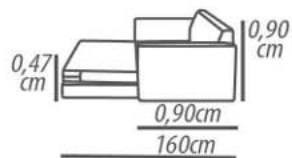

DETALHAMENTO