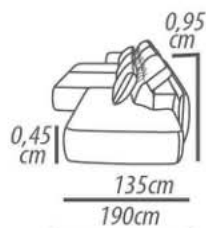

DETALHAMENTO

1 Lugar/ 140cm
Assento 120cm
1 Lugar/ 130cm
Assento 110cm
1 Lugar/ 120cm
Assento 100cm
1 Lugar/ 100cm
Assento 0,80cm

Assento 120cm
Assento 110cm
Assento 100cm
Assento 0,90cm
Assento 0,80cm

1Lug.185/enc.120cm
Bico 0,65cm
1Lug.175/enc.110cm
Bico 0,65cm
1Lug.165/enc.100cm
Bico 0,65cm
1Lug.155/enc.0,90cm
Bico 0,65cm
1Lug.145/enc.0,80cm
Bico 0,65cm