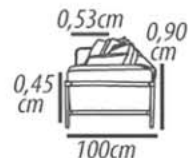

COMPOSIÇÃO

Estrutura: Madeira de reflorestamento seca em estufa, imunizada, chapas em MDF.

Assento: Fixo, cinta elástica tipo Italiana trançada, molas pocket, revestido com manta acoplada siliconada.

Encosto: Almofadas soltas, espuma D-20 soft, manta acoplada siliconada, revestido com manta de poliéster resinado.

Braço: Espuma D-28, manta de poliéster resinado.

Pés: Base em aço carbono, pintura epoxi, 15cm de altura.

Partes desmontáveis: Base.

COMPOSITION

Structure: Wood of reforestation immunized and dried in greenhouse, MDF boards.

Seat: Fixed, elastic strap braided Italian type, pocket springs, throw with coupled silicone blanket.

Backrest cushion: Loose, D-20 soft foam, silicone coupled blanket, throw with polyester resin blanket.

Arm: D-28 foam, resin polyester blanket.

Feet: Base in carbon steel, epoxy paint, 15cm height.

Demountable parts: Base.

DETALHAMENTO

3 Lugares/ 285cm
2 Assentos 118cm
3 Lugares/ 265cm
2 Assentos 108cm
3 Lugares/ 245cm
2 Assentos 0,98cm
3 Lugares/ 225cm
2 Assentos 0,88cm
2 Lugares/ 195cm
2 Assentos 0,78cm

3Lugar 135cm
1Assento 0,86cm

0,70cm
0,25cm

DETAILING

3 Seats/ 285cm
2 Seat 118cm
3 Seats/ 265cm
2 Seat 108cm
3 Seats/ 245cm
2 Seat 0,98cm
3 Seats/ 225cm
2 Seat 0,88 cm
2 Seats/ 195cm
2 Seat 0,78cm

3 Seats 135cm
1backrest 0,86cm

0,70cm
0,25cm