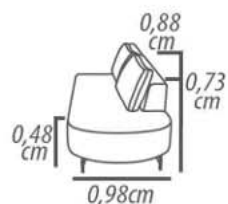

MENPHIS

COMPOSIÇÃO

Estrutura: Madeira de reflorestamento seca em estufa, imunizada, chapas em MDF.

Assento: Fixo, com cinta elástica tipo italiana trançada, sistema de conforto duplo: em molas bonnel e molas (Pocket), espuma D-28, resvetido manta de poliéster resinada.

Encosto: Almofadas soltas, fibra siliconada, revestido com manta poliéster resinada.

Braço: Espuma D23 soft, revestido com manta de poliéster resinada.

Pés: Aço carbono, 0,16cm de altura.

Partes desmontáveis: Pés.

COMPOSITION

Structure: Wood of reforestation immunized and dried in greenhouse, MDF boards.

Seat: Fixed, elastic strap braided Italian type, double comfort system: bonnel springs, with (Pocket) springs, D-28 foam, throw with polyester resin blanket.

Backrest cushion: Loose, silicone fiber, throw with polyester resin blanket.

Arm: D-23 soft foam, throw with polyester resin blanket.

Feet: Carbon steel, 0,16cm height.

Demountable parts: Feet.

DETALHAMENTO

Mód.c/ 1 bço	Mód.c/ 1 bço	Sumiê 2 enc.	Sumiê 1 enc.
3 Lug/ 260cm	1 Lug/ 135cm	Sumiê 280cm	Sumiê 165cm
2 Ass. 120cm	1 Ass. 115cm	2enc.115+50bico	1enc.115+50bico
3 Lug/ 240cm	1Lug/ 125cm	Sumiê 260cm	Sumiê 155cm
2 Ass. 110cm	1 Ass. 105cm	2enc.105+50bico	1enc.105+50bico
3 Lug/ 220cm	1 Lug/ 115cm	Sumiê 240cm	Sumiê 145cm
2 Ass. 100cm	1 Ass. 0,95cm	2enc.0,95+50bico	1enc.0,95+50bico
3 Lug/ 200cm	1Lug/ 105cm	Sumiê 220cm	Sumiê 135cm
2 Ass. 0,90cm	1 Ass. 0,85cm	2enc.0,85+50bico	1enc.0,85+50bico
2 Lug/ 180cm	1Lug/0,95cm	Sumiê 200cm	Sumiê 125cm
2 Ass. 0,80cm	1Ass. 0,75cm	2enc.0,75+50bico	1enc.0,75+50bico

Terminal	Canto 2 enc	Canto s/ enc
Terminal 200cm	1Lug/ 0,98cm	1Lug/ 0,98cm
1enc.160+40bico	1 Ass. 0,70cm	1 Ass. 0,98cm

DETAILING