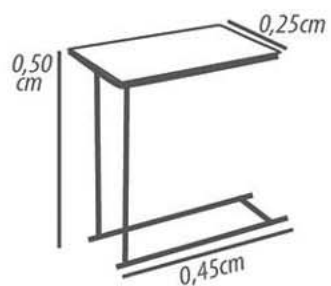

DETAILING

Por ser um produto artesanal, pode ocorrer variações nas medidas informadas. A Tessuti se reserva o direito de efetuar modificações sem prévio aviso.
As a handmade product, this may contain measures variation. The Tessutti reserves the right to modify it without prior waring.