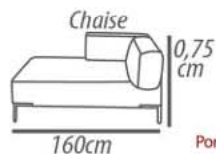

Por ser um produto artesanal, pode ocorrer variações nas medidas informadas. A Tessutti se reserva o direito de efetuar modificações sem prévio aviso.

As a handmade product, this may contain measures variation. The Tessutti reserves the right to modify it without prior waring.