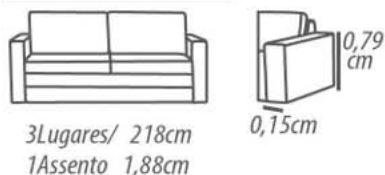

DETALHAMENTO