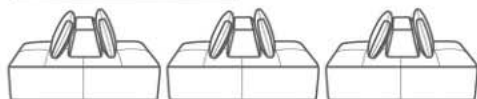

INFINITY

COMPOSIÇÃO

Estrutura: Madeira de reflorestamento seca em estufa, imunizada, chapas em MDF.

Assento: Profundidade do assento ajustável, cinta elástica tipo Italiana trançada, resvetido com manta de poliéster resinada.

Encosto: Móvel, espuma D-26 soft, revestido com manta de poliéster resinada.

Almofadas de encosto: Almofada solta, enchimento em fibra siliconada, revestido com manta poliéster resinada.

Pés: Madeira, 03cm de altura.

Partes desmontáveis: Encosto, Pés.

COMPOSITION

Structure: Wood of reforestation immunized and dried in greenhouse, MDF boards.

Seat: Adjustable seat depth, elastic strap braided Italian type, throw with polyester resin blanket.

Backrest: Mobile, D-26 soft foam, throw with polyester resin blanket.

Backrest cushion: Cushion loose, filling in siliconized fiber, throw with polyester resin blanket.

Feet: Wood, 03cm height.

Demountable parts: Backrest, Feet.

DETALHAMENTO