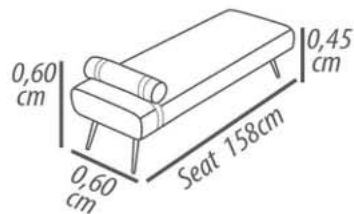

Por ser um produto artesanal, pode ocorrer variações nas medidas informadas. A Tessuti se reserva o direito de efetuar modificações sem prévio aviso.
As a handmade product, this may contain measures variation. The Tessuti reserves the right to modify it without prior warning.