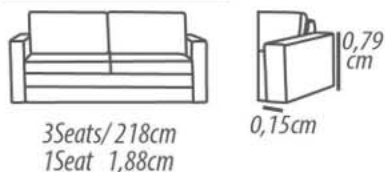

ALABAMA SOFÁ CAMA

COMPOSIÇÃO

Estrutura: Madeira de reflorestamento seca em estufa, imunizada, chapas em MDF.

Assento: Fixo, mecanismo retrátil em aço galvanizado com avanço de 70cm, espuma D-28, revestido com manta de poliéster resinado.

Encosto: Solto, espuma D-20 soft, revestido com manta acoplada siliconada.

Braço: Espuma D-28, manta de poliéster resinado.

Pés: Madeira, 3cm de altura.

Partes desmontáveis: Braços, Assento, Pés.

COMPOSITION

Structure: Wood of reforestation immunized and dried in greenhouse, MDF boards.

Seat: Fixed, retractable mechanism in galvanized steel with 70cm advance, D-28 foam, throw with polyester resin blanket.

Backrest cushion: Loose, D-20 soft foam, throw with silicone coupled blanket.

Arm: D-28 foam, polyester resin blanket.

Feet: Wood, 3cm height.

Demountable parts: Arms, Seat, Feet.

DETALHAMENTO

DETAILING