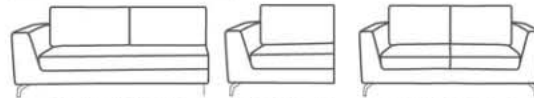

DETAILING

3/2 Seats 1 arm	1 Seat 1 arm	3/2 Seats 2 arms
3 Seats/ 210cm	1Seat/150cm	3 Seats/235cm
1 Seat 185cm	1Seat 125cm	1 Seat 185cm
3 Seats/ 200cm	1Seat/140cm	3 Seats/225cm
1 Seat 175cm	1Seat 115cm	1 Seat 175cm
3 Seats/ 190cm	1Seat/130cm	3 Seats/215cm
1 Seat 165cm	1Seat 105cm	1 Seat 165cm
2 Seats/ 180cm	1Seat/120cm	3 Seats/205cm
1 Seat 155cm	1Seat 0,95cm	1 Seat 155cm
2 Seats/ 170cm	1Seat/110cm	3 Seats/195cm
1 Seat 145cm	1Seat 0,85cm	1 Seat 145cm
2 Seats/ 160cm		
1 Seat 135cm