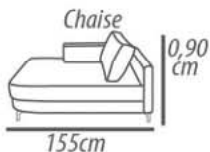

TOULOUSE

COMPOSIÇÃO

Estrutura: Madeira de reflorestamento seca em estufa, imunizada, chapas em MDF.

Assento: fixo, cinta elástica tipo Italiana trançada, espuma D-30, molas bonnel, revestido com manta de poliéster resinado.

Almofada de encosto: Solto, fibra siliconada, revestido manta de poliéster resinado.

Braço: Espuma D-28, manta de poliéster resinado.

Pés: Aço carbono pintura epoxi, 15cm de altura.

Partes desmontáveis: Pés.

COMPOSITION

Structure: Wood of reforestation immunized and dried in greenhouse, MDF boards.

Seat: Fixed, elastic strap braided Italian type, D-30 foam, bonnel springs, throw with polyester resin blanket.

Backrest cushion: Loose, silicone fiber, throw with polyester fiber resin blanket.

Arm: D-28 foam, polyester resin blanket.

Feet: Carbon steel, epoxy paint, 15cm height.

Demountable parts: Feet.

DETALHAMENTO

3/2 Lug. c/ 1 bço	1Lug. c/ 1 bço	3/2 Lug. c/ 2 bços
3 Lugares / 210cm	1Lug./ 150cm	3 Lugares / 235cm
1 Assento 185cm	1 Ass. 125cm	1 Assento 185cm
3 Lugares / 200cm	1Lug./ 140cm	3 Lugares / 225cm
1 Assento 175cm	1 Ass. 115cm	1 Assento 175cm
3 Lugares / 190cm	1Lug./ 130cm	3 Lugares / 215cm
1 Assento 165cm	1 Ass. 105cm	1 Assento 165cm
2 Lugares / 180cm	1Lug./ 120cm	3 Lugares / 205cm
1 Assento 155cm	1 Ass. 0,95cm	1 Assento 155cm
2 Lugares / 170cm	1Lug./ 110cm	3 Lugares / 195cm
1 Assento 145cm	1 Ass. 0,85cm	1 Assento 145cm
2 Lugares / 160cm		
1 Assento 135cm		

Chaise/ 155cm
1 Assento 130cm
Chaise/ 145cm
1 Assento 120cm
Chaise/ 135cm
1 Assento 110cm
Chaise/ 125cm
1 Assento 100cm
Chaise/ 115cm
1 Assento 0,90cm

DETAILING