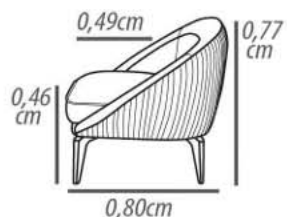

Por ser um produto artesanal, pode ocorrer variações nas medidas informadas. A Tessuti se reserva o direito de efetuar modificações sem prévio aviso.

As a handmade product, this may contain measures variation. The Tessuti reserves the right to modify it without prior warning.