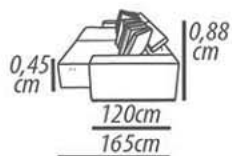

Por ser um produto artesanal, pode ocorrer variações nas medidas informadas. A Tessuti se reserva o direito de efetuar modificações sem prévio aviso.

As a handmade product, this may contain measures variation. The Tessuti reserves the right to modify it without prior warning.