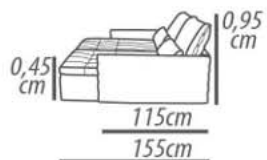

MIRANO

COMPOSIÇÃO

Estrutura: Madeira de reflorestamento seca em estufa, imunizada, chapas em MDF.

Assento: Fixo, mecanismo retrátil em aço galvanizado com avanço de 40cm, cinta elástica tipo Italiana trançada, molas bonnel, espuma D-28, revestido com manta de poliéster resinado.

Encosto: Solto, fibra siliconada, revestido com manta de poliéster resinado.

Braço: Espuma D-28, manta de poliéster resinado.

Pés: Madeira, 3cm de altura.

Partes desmontáveis: Braços, Assento, Pés.

COMPOSITION

Structure: Wood of reforestation immunized and dried in greenhouse, MDF boards.

Seat: Fixed, retractable mechanism in galvanized steel with 40cm advance, elastic strap braided Italian type, bonnel springs, D-28 foam, throw with resin polyester blanket.

Backrest cushion: Loose, silicone fiber, throw with resin polyester blanket.

Arm: D-28 foam, polyester resin blanket.

Feet: Wood, 3cm height.

Demountable parts: Arms, Seat, Feet.

DETALHAMENTO

1Lugar / 128cm

Assento 120cm

1Lugar / 118cm

Assento 110cm

1Lugar / 108cm

Assento 100cm

1Lugar / 0,98cm

Assento 0,90cm

1Lugar / 0,88cm

Assento 0,80cm

Assento 120cm

Assento 110cm

Assento 100cm

Assento 0,90cm

Assento 0,80cm

Assento 0,90cm

Assento 0,80cm

Assento 0,90cm

Assento 0,80cm

Assento 0,80cm

DETAILING

1Seat / 128cm

Seat 120cm

1Seat / 118cm

Seat 110cm

1Seat / 108cm

Seat 100cm

1Seat / 0,98cm

Seat 0,90cm

1Seat / 0,88cm

Seat 0,80cm

Seat 120cm

Seat 110cm

Seat 100cm

Seat 0,90cm

Seat 0,80cm

Seat 100cm

Seat 0,90cm

Seat 0,80cm

Seat 0,80cm

Seat 0,80cm

*** Opcionais: sistema automatizado de avanço por sistema Touch sensitive, elétrico.
*** Optional: automated advance system by touch sensitive, electric system.