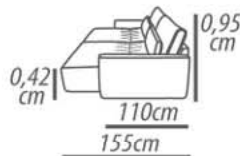

DETAILING

1 Seat 1 arm

1 Seat 1 arm

1Seat / 130cm

Seat 1,20cm

Seat 1,20cm

Seat 1,10cm

1Seat / 120cm

Seat 1,00cm

Seat 1,10cm

Seat 0,90cm

1Seat / 110cm

Seat 0,80cm

Seat 1,00cm

1Seat / 1,00cm

0,75 cm

Seat 0,90cm

1Seat / 0,90cm

Seat 0,80cm

0,10cm