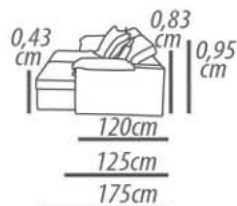

Encosto: Fixo, com mecanismo de catraca regulável em aço com 7 estágios, almofada de encosto solta com fibra siliconada, revestido com manta de poliéster resinado.

Braço: Espuma D-28, manta de poliéster resinado.

Pés: Madeira, 3cm de altura.

Partes desmontáveis: Almofada de encosto Braços, Assento, Pés.

COMPOSITION

Structure: Wood of reforestation immunized and dried in greenhouse, MDF boards.

Seat: Fixed, retractable mechanism in steel galvanized, two levels of depth, advance of 55 cm, elastic strap braided Italian type, bonnel springs, D-28 foam, throw with coupled silicon blanket.

Backrest cushion: Fixed, ratchet mechanism regulable in steel with 7 stage, loose backrest cushion with silicone fiber, throw with polyester resin blanket.

Arm: D-28 foam, polyester resin blanket.

Feet: Wood, 3cm height.

Demountable parts: Backrest cushion, Arms, Seat, Feet.

DETALHAMENTO

1Lugar 1 braço

1Lugar/ 145cm
Assento 120cm

1Lugar/ 135cm
Assento 110cm

1Lugar/ 125cm
Assento 100cm

1Lugar/ 115cm
Assento 0,90cm

1Lugar/ 105cm
Assento 0,80cm

1Lugar s/ braço

Assento 120cm
Assento 110cm

Assento 100cm
Assento 0,90cm

Assento 0,80cm

1Seat 1 arm

1Seat/ 145cm
Seat 120cm

1Seat/ 135cm
Seat 110cm

1Seat/ 125cm
Seat 100cm

1Seat/ 115cm
Seat 0,90cm

1Seat/ 105cm
Seat 0,80cm

1Seat 0 arm

Seat 120cm
Seat 110cm

Seat 100cm
Seat 0,90cm

Seat 0,80cm

*** Opcionais: sistema automatizado de avanço por sistema Touch sensitive, elétrico.
*** Optional: automated advance system by touch sensitive, electric system.

Por ser um produto artesanal, pode ocorrer variações nas medidas informadas. A Tessuti se reserva o direito de efetuar modificações sem prévio aviso.
As a handmade product, this may contain measures variation. The Tessuti reserves the right to modify it without prior warning.