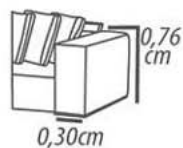

1 Seat 1 arm
1Seat /150cm
Seat 120cm
1Seat /140cm
Seat 110cm
1Seat /130cm
Seat 100cm
1Seat /120cm
Seat 0,90cm
1Seat /110cm
Seat 0,80cm
1Seat /100cm
Seat 0,70cm