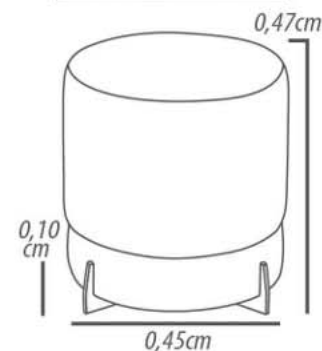

DETALHAMENTO