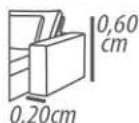

1Lugar 1 braço

1 Lugar/ 140cm

Assento 120cm

1 Lugar/ 130cm

Assento 110cm

1 Lugar/ 120cm

Assento 100cm

1 Lugar/ 110cm

Assento 0,90cm

1 Lugar/ 100cm

Assento 0,80cm

1Lugar s/braço

Assento 120cm

Assento 110cm

Assento 100cm

Assento 0,90cm

Assento 0,80cm