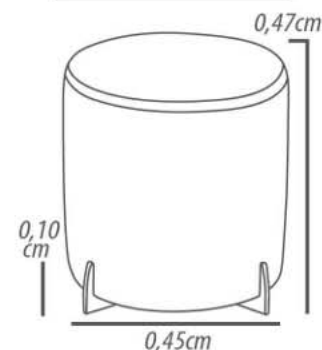

DETALHAMENTO