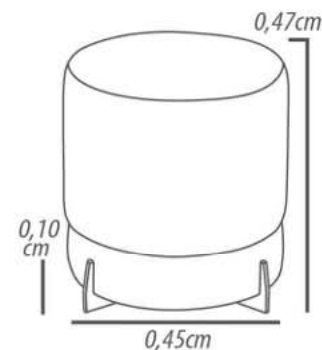

DETALHAMENTO