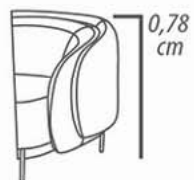

AVALON

COMPOSIÇÃO

Estrutura: Madeira de reflorestamento seca em estufa, imunizada, chapas em MDF, Grampos de aço anti-ferrugem, parafusos e cola nas junções de maior esforço.

Assento: Fixo, espuma D-35 soft, revestimento com manta de poliéster.

Encosto: Espuma D-28 Soft, manta acoplada.

Braço: Espuma D-28 soft.

Pés: Aço com pintura eletrostática, 0,14cm.

Partes desmontáveis: Pés.

COMPOSITION

Structure: Wood of reforestation immunized and dried in greenhouse, MDF boards; stressed splice with rustproof clamp of steel, screw and glue.

Seat: Fixed, soft D-30 foam, coated with polyester blanket.

Backrest: foam D-28 Soft, coupled blanket.

Arms: D-28 soft foam.

Feet: Steel with electrostatic painting 0,14cm height.

Demountable parts: Feet.

DETALHAMENTO

*Poltrona 0,82cm
Assento 0,60cm*

DETAILING

*Armchair 0,82cm
Seat 0,60cm*

Por ser um produto artesanal, pode ocorrer variações nas medidas informadas. A Tessuti se reserva o direito de efetuar modificações sem prévio aviso.
As a handmade product, this may contain measures variation. The Tessutti reserves the right to modify it without prior warning.