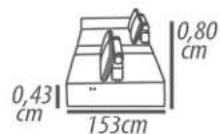

Assento 130cm
Assento 120cm
Assento 110cm
Assento 100cm
Assento 0,90cm
Assento 0,80cm
Assento 0,70cm
Assento 0,60cm

COMPOSITION

Structure: Wood of reforestation immunized and dried in greenhouse, MDF boards.