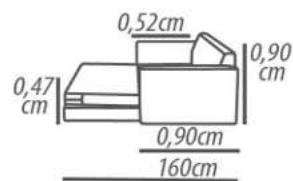

Arm: D-28 foam, polyester resin blanket.

Feet: Wood, 3cm height.

Demountable parts: Arms, Seat, Feet.

DETALHAMENTO

DETAILING

TESSUTÌ

MICHIGAN

MICHIGAN SOFÁ CAMA