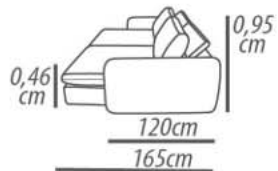

Assento 0,90cm

Assento 0,80cm

1Lugar / 120cm

Assento 100cm

1Lugar / 100cm

Assento 0,80cm

COMPOSITION

Structure: Wood of reforestation immunized and dried in greenhouse, MDF boards.