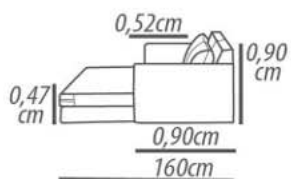

Arm: D-28 foam, polyester resin blanket.

Feet: Wood, 3cm height.

Demountable parts: Arms, Seat, Feet.

DETALHAMENTO

3 Lugares/ 204cm
1 Assento 1,88cm

0,08cm

DETAILING

3 Seats/ 204cm
1 Seat 1,88cm