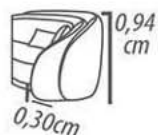

Comer

1Seat / 0,92cm
1Seat 0,85cm

0,90 cm
0,90 cm
0,45 cm
0,78cm

Module 2 arms

3 Seats / 260cm
1 Seats 240cm
3 Seats / 240cm
1 Seats 220cm
3 Seats / 220cm
1 Seats 200cm
2 Seats / 200cm
1 Seats 180cm
2 Seats / 180cm
1 Seats 160cm
2 Seats / 160cm
1 Seats 140cm

Divã

Divã 280cm
1 Assento 260cm
Divã 260cm
1 Assento 240cm
Divã 240cm
1 Assento 220cm
Divã 220cm
1 Assento 200cm
Divã 200cm
1 Assento 180cm

Poltrona

1 Lugar / 0,82cm
1 Assento 0,60cm

DETAILING

Divã

Divã 280cm
1 Seat 260cm
Divã 260cm
1 Seat 240cm
Divã 240cm
1 Seat 220cm
Divã 220cm
1 Seat 200cm
Divã 200cm
1 Seat 180cm