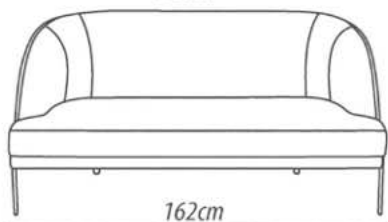

DETAILING

2 Seats

162cm

Armchair