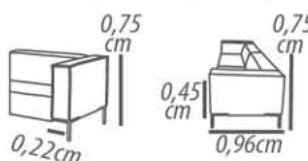

DETAILING

3/2 Seats 1 arm
3 Seats/ 262cm
2 Seat 120cm
3 Seats/ 242cm
2 Seat 110cm
3 Seats/ 222cm
2Seat 100cm
2 Seats/ 202cm
2 Seat 0,90cm
2 Seats/ 182cm
2 Seat 0,80cm
2 Seats/ 162cm
2 Seat 0,70cm
2 Seats/ 142cm
2 Seat 0,60cm

1 Seat1 arm
1Seat/142cm
1Seat 120cm
1Seat/132cm
1Seat 110cm
1Seat/122cm
1Seat 100cm
1Seat/112cm
1Seat 0,90cm
1Seat/102cm
1Seat 0,80cm
1Seat/0,92cm
1Seat 0,70cm
1Seat/0,82cm
1Seat 0,60cm

3/2 Seats 2 arms
3 Seats/ 284cm
2 Seat 120cm
3 Seats/ 264cm
2 Seat 110cm
3 Seats/ 244cm
2Seat 100cm
2 Seats/ 224cm
2 Seat 0,90cm
2 Seats/ 204cm
2 Seat 0,80cm
2 Seats/ 184cm
2 Seat 0,70cm
2 Seats/ 164cm
2 Seat 0,60cm

Chaise/ 142cm
1 Seat 120cm
Chaise/ 132cm
1 Seat 110cm
Chaise/ 122cm
1 Seat 100cm
Chaise/ 112cm
1 Seat 0,90cm
Chaise/ 102cm
1 Seat 0,80cm
Chaise/ 0,92cm
1 Seat 0,70cm
Chaise/ 0,82cm
1 Seat 0,60cm