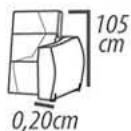

RHODES

COMPOSIÇÃO

estrutura: Madeira de reflorestamento seca em estufa, imunizada, chapas em MDF, Grampos de aço anti - ferrugem, parafusos e cola nas junções de maior esforço.

Assento: Fixo, espuma D-35 Soft revestido com manta de poliéster, com motorização eletrônica.

Encosto: Fixo, espuma D-26 Soft, manta acoplada.

Braço: Espuma D-28, manta acoplada.

Pés: Ferro, pintura eletrostática, 0,4cm de altura.

Partes desmontáveis: Braços, Pés.

COMPOSITION

Structure: Wood of reforestation immunized and dried in greenhouse, MDF boards; stressed splice with rustproof clamp of steel, screw and glue.

Seat: Fixed, D-35 Soft foam coated with polyester blanket, with electronic motorization.

Back: Fixed, D-26 Soft foam, coupled blanket.

Arm: D-28 foam, coupled blanket.

Feet: Iron, painting electrostatic, 0,4cm height.

Demountable parts: Arms, Feet.

DETALHAMENTO

1 Lugar 1 braço 1Lugar 2 mold. 1Lugar 1 mold.
1 Lugar 120cm 1 lugar 112cm 1 lugar 106cm
Assento 100cm Assento 100cm Assento 100cm

DETAILING

1 Seat 1 arm 1Seat 2 frame 1Seat 1 frame
1Seat 120cm Seat 112cm Seat 106cm
Seat 100cm Seat 100cm Seat 100cm