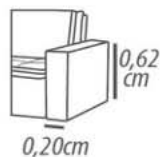

1 Seat / 140cm
Seat 120cm
1 Seat / 130cm
Seat 110cm
1 Seat / 120cm
Seat 100cm
1 Seat / 110cm
Seat 0,90cm
1 Seat / 100cm
Seat 0,80cm

Seat 120cm
Seat 110cm
Seat 100cm
Seat 0,90cm
Seat 0,80cm