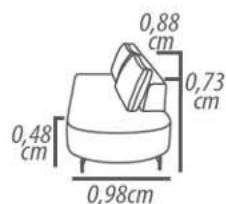

Por ser um produto artesanal, pode ocorrer variações nas medidas informadas. A Tessuti se reserva o direito de efetuar modificações sem prévio aviso.

As a handmade product, this may contain measures variation. The Tessuti reserves the right to modify it without prior warning.