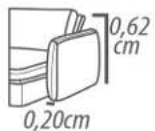

Assento 0,90cm

Assento 0,80cm

1Lugar / 120cm

Assento 100cm

1Lugar / 100cm

Assento 0,80cm

COMPOSITION

Structure: Wood of reforestation immunized and dried in greenhouse, MDF boards.