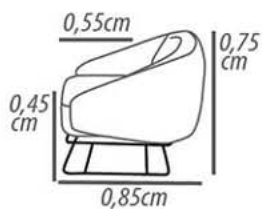

Backrest: D-23 soft foam, coupled blanket.

Arm: D-26 foam, coupled blanket.

Feet: Iron base, with electrostatic painting, 0,24cm height.

Demountable parts: Base.

DETALHAMENTO

*Poltrona 0,90cm
Assento 0,60cm*