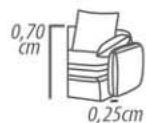

Por ser um produto artesanal, pode ocorrer variações nas medidas informadas. A Tessuti se reserva o direito de efetuar modificações sem prévio aviso.
As a handmade product, this may contain measures variation. The Tessuti reserves the right to modify it without prior warning.