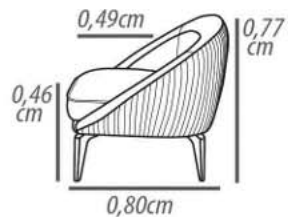

Backrest cushion: Fixed, D-20 soft foam, throw with polyester resin blanket.

Arm: Foam D-28, polyester resin blanket.

Feet: Wood, 24cm height.

Demountable parts: Feet.

DETALHAMENTO

*Poltrona 0,80cm
Assento 0,70cm*