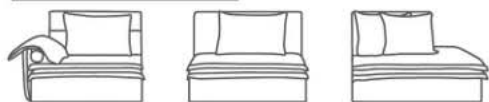

NANTES

COMPOSIÇÃO

Estrutura: Madeira de reflorestamento seca em estufa, imunizada, chapas em MDF.

Assento: Fixo, mecanismo retrátil em aço galvanizado, dois níveis de profundidade, avanço de 55cm, cinta elástica tipo Italiana trançada, sistema de conforto duplo: molas bonnel, com molas (Pocket), revestido com manta acoplada siliconada.

Encosto: Fixo, com mecanismo de catraca regulável em aço com 7 estágios, espuma D-28 revestido com manta de poliéster resinado almofada de encosto solta, espuma D-20 soft revestido com manta acoplada siliconada.

Braço: Espuma D-28, manta de poliéster resinado.

Pés: Madeira, 3cm de altura.

Partes desmontáveis: Pés, Braços.

COMPOSITION

Structure: Wood of reforestation immunized and dried in greenhouse, MDF boards.

Seat: Fixed, retractable mechanism in galvanized steel, two levels depth, advance of 55 cm, elastic strap braided Italian type, double confort system: bonnel springs, and (pocket) springs, throw with silicone coupled blanket.

Backrest cushion: Fixed, ratchet mechanism regulable in steel with 7 stage, D-28 foam, throw blanket with polyester resin, backrest cushion loose, D-20 soft foam, throw with silicone coupled blanket.

Arm: D-28 foam, polyester resin blanket.

Feet: Wood, 3cm height.

Demountable parts: Feet ,Arms.

DETALHAMENTO

1Lugar 1 braço	1Lugar s/braço	Sumiê
1Lugar/ 130cm	Assento 120cm	Sumiê/ 170cm
Assento 120cm	Assento 110cm	Encosto 120cm
1Lugar / 120cm	Assento 100cm	Sumiê/ 160cm
Assento 110cm	Assento 0,90cm	Encosto 110cm
1Lugar / 110cm	Assento 0,80cm	Sumiê/ 150cm
Assento 1 00cm	Assento 0,70cm	Encosto 100cm
1Lugar / 100cm		Sumiê/ 140cm
Assento 0,90cm		Encosto 0,90cm
1Lugar/0,90cm		Sumiê/ 130cm
Assento 0,80cm		Encosto 0,80cm
1Lugar/0,80cm		Sumiê/ 120cm
Assento 0,70cm		Encosto 0,70cm