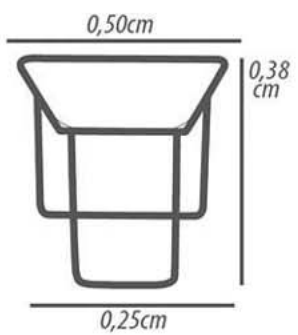

MESA TRAPEZIO

COMPOSIÇÃO

Base: Metalon 0,2cm.

Tampo: Aço, 0,03cm

COMPOSITION

Base: Metalon 0,2cm.

Top: Steel, 0,03cm.

DETALHAMENTO