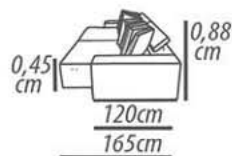

Por ser um produto artesanal, pode ocorrer variações nas medidas informadas. A Tessuti se reserva o direito de efetuar modificações sem prévio aviso.

As a handmade product, this may contain measures variation. The Tessuti reserves the right to modify it without prior warning.