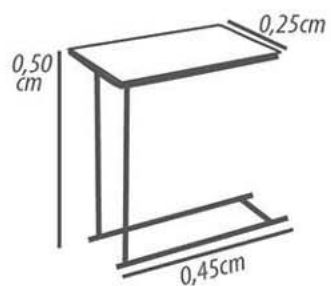

MESA RETANGULO

COMPOSIÇÃO

Base: Metalon 0,2cm.

Tampo: Aço, 0,03cm.

COMPOSITION

Base: Metalon 0,2cm.

Top: Steel, 0,03cm.

DETALHAMENTO