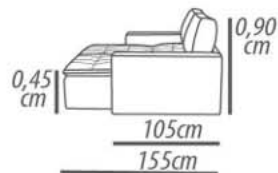

DETAILING

1 Seat / 140cm
Seat 120cm
1 Seat / 130cm
Seat 110cm
1 Seat / 120cm
Seat 100cm
1 Seat / 110cm
Seat 0,90cm
1 Seat / 100cm
Seat 0,80cm

Seat 120cm
Seat 110cm
Seat 100cm
Seat 0,90cm
Seat 0,80cm