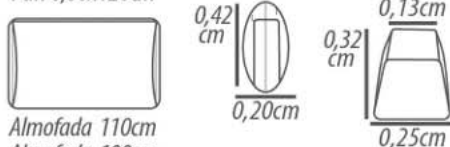

Puff 130x120cm Enc. 110x 0,40cm Enc. 110x 0,25cm
Puff 120x120cm Enc. 100x 0,40cm Enc. 100x 0,25cm
Puff 110x120cm Enc. 0,90x0,40cm Enc. 0,90x0,25cm
Puff 100x120cm Enc. 0,80x0,40cm Enc. 0,80x0,25cm
Puff 0,90x120cm Enc. 0,70x0,40cm Enc. 0,70x0,25cm
Puff 0,80x120cm