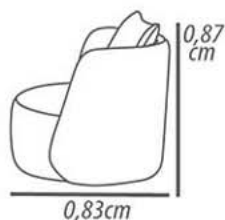

Backest cushion: Loose with silicone fiber filling.

Feet: Steel, with electrostatic painting, 0.4.5cm height.

Demountable parts: Rotational base.

DETALHAMENTO

Poltrona 0,79cm
Assento 0,67cm

DETAILING

Armchair 0,79cm
Seat 0,67cm