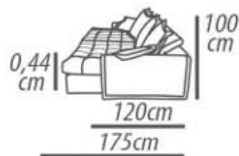

DETAILING

1 Seat 1 arm
1 Seat / 130cm
Seat 120cm
1 Seat/ 120cm
Seat 110cm
1 Seat/ 110cm
Seat 100cm
1 Seat/ 110cm
Seat 0,90cm
1 Seat/ 0,90cm
Seat 0,80cm

1 Seat 0 arm
Seat 120cm
Seat 110cm
Seat 100cm
Seat 0,90cm
Seat 0,80cm