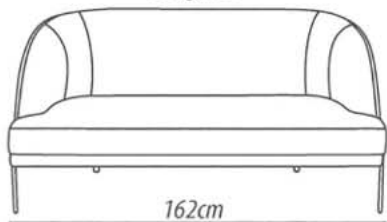

MONTEVIDEO

COMPOSIÇÃO

Estrutura: Madeira de reflorestamento seca em estufa, imunizada, chapas em MDF.

Assento: fixo, cinta elástica tipo Italiana trançada, espuma D-28, revestido com manta acoplada siliconada.

Encosto: Fixo, espuma D-28 e D-20 soft, revestido com manta acoplada siliconada.

Pés: Base em aço carbono, 22cm de altura, Pintura epoxi.

Partes desmontáveis: Base.

COMPOSITION

Structure: Wood of reforestation immunized and dried in greenhouse, MDF boards.

Seat: Fixed, elastic strap braided Italian type, D-28 foam, throw with blanket silicone coupled.

Backrest cushion: Fixed, D-28 and D-20 soft foam, throw with blanket silicone coupled.

Feet: Base in carbon steel, 22cm high, Epoxy paint.

Demountable parts: Base.

DETALHAMENTO

2 Lugares

162cm