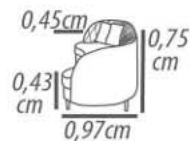

Por ser um produto artesanal, pode ocorrer variações nas medidas informadas. A Tessuti se reserva o direito de efetuar modificações sem prévio aviso.
As a handmade product, this may contain measures variation. The Tessuti reserves the right to modify it without prior warning.