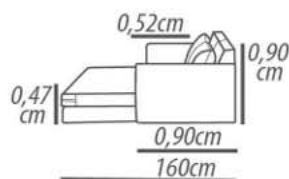

Por ser um produto artesanal, pode ocorrer variações nas medidas informadas. A Tessuti se reserva o direito de efetuar modificações sem prévio aviso.

As a handmade product, this may contain measures variation. The Tessutti reserves the right to modify it without prior warning.