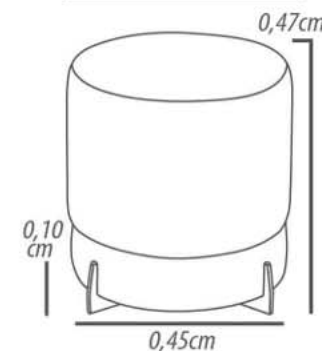

PUFF TAOS

COMPOSIÇÃO

Estrutura: Madeira de reflorestamento seca em estufa, imunizada, chapas em MDF.

Assento: Fixo, cinta elastica tipo italiana trançada, espuma D-28, revestido com manta de poliéster resinado.

Pés: Madeira, 0,10cm de altura.

COMPOSITION

Structure: Wood of reforestation immunized and dried in greenhouse, MDF boards.

Seat: Fixed, elastic strap braided Italian type, D-28 foam, throw with polyester resin blanket.

Feet: Wood, 0,10cm height.

DETALHAMENTO

DETAILING

PUFF TAU

COMPOSIÇÃO

Estrutura: Madeira de reflorestamento seca em estufa, imunizada, chapas em MDF.

Assento: Fixo, cinta elastica tipo italiana trançada, espuma D-28, revestido com manta de poliéster resinado.

Pés: Aço carbono, 0,10cm de altura.

COMPOSITION

Structure: Wood of reforestation immunized and dried in greenhouse, MDF boards.

Seat: Fixed, elastic strap braided Italian type, D-28 foam, throw with polyester resin blanket.

Feet: Carbon steel, 0,10cm height.

DETALHAMENTO

DETAILING

PUFF KIEL

COMPOSIÇÃO

Estrutura: Madeira de reflorestamento seca em estufa, imunizada, chapas em MDF.

Assento: Fixo, cinta elastica tipo italiana trançada, espuma D-28, revestido com manta de poliéster resinado.

Cinto: Couro Ecologico.

Pés: Polipropileno, 0,02cm de altura.

COMPOSITION

Structure: Wood of reforestation immunized and dried in greenhouse, MDF boards.

Seat: Fixed, elastic strap braided Italian type, D-28 foam, throw with polyester resin blanket.

Belt: Eco leather

Feet: Polypropylene, 0,02cm height.

DETALHAMENTO

DETAILING

Por ser um produto artesanal, pode ocorrer variações nas medidas informadas. A Tessutti se reserva o direito de efetuar modificações sem prévio aviso.