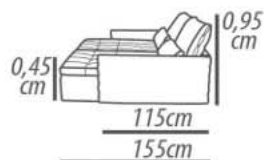

*** Opcionais: sistema automatizado de avanço por sistema Touch sensitive, elétrico.
*** Optional: automated advance system by touch sensitive, electric system.

Por ser um produto artesanal, pode ocorrer variações nas medidas informadas. A Tessuti se reserva o direito de efetuar modificações sem prévio aviso.
As a handmade product, this may contain measures variation. The Tessutti reserves the right to modify it without prior warning.