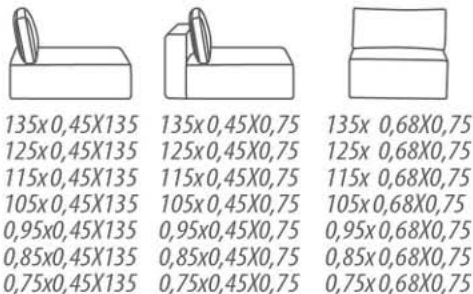

ISLA

COMPOSIÇÃO

Estrutura: Madeira de reflorestamento seca em estufa, imunizada, chapas em MDF.

Assento: Profundidade do assento ajustável, cinta elástica tipo Italiana trançada, resvetido com manta de poliéster resinada.

Encosto: Móvel, espuma D-26 soft, revestido com manta de poliéster resinada.

Almofadas de encosto: Almofada solta, enchimento em fibra siliconada, revestido com manta poliéster resinada.

Pés: Madeira, 03cm de altura.

Partes desmontáveis: Encosto, Pés.

COMPOSITION

Structure: Wood of reforestation immunized and dried in greenhouse, MDF boards.

Seat: Adjustable seat depth, elastic strap braided Italian type, throw with polyester resin blanket.

Backrest: Mobile, D-26 soft foam, throw with polyester resin blanket.

Backrest cushion: Cushion loose, filling in siliconized fiber, throw with polyester resin blanket.

Feet: Wood, 03cm height.

Demountable parts: Backrest, Feet.

DETALHAMENTO

135x0,45X135	135x0,45X0,75	135x 0,68X0,75
125x0,45X135	125x0,45X0,75	125x 0,68X0,75
115x0,45X135	115x0,45X0,75	115x 0,68X0,75
105x0,45X135	105x0,45X0,75	105x 0,68X0,75
0,95x0,45X135	0,95x0,45X0,75	0,95x0,68X0,75
0,85x0,45X135	0,85x0,45X0,75	0,85x0,68X0,75
0,75x0,45X135	0,75x0,45X0,75	0,75x0,68X0,75

125x 0,68X0,75	170x0,454X0,85	Almofada 110cm
115x 0,68X0,75		Almofada 100cm
105x 0,68X0,75		Almofada 0,90cm
0,95x0,68X0,75		Almofada 0,80cm
		Almofada 0,70cm