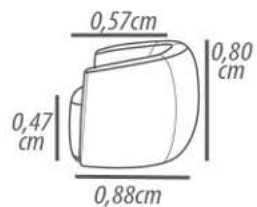

Arm: Foam D-23 soft, throw with polyester resin blanket.

Feet: Carbon steel rotational base, 0,6cm height.

Demountable parts: Rotational base.

DETALHAMENTO

Poltrona 100cm
Assento 0,66cm

DETAILING

Armchair 102cm
Seat 0,60cm