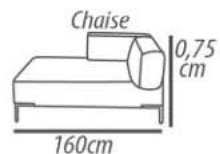

COMPOSITION

Structure: Wood of reforestation immunized and dried in greenhouse, MDF boards.

Seat: Fixed, elastic strap braided Italian type, double confort system: bonnel springs, with (Pocket) springs, D-28 foam, throw with polyester resin blanket.

Backrest cushion: Loose, silicone fiber, throw with polyester resin blanket.

Arm: D-23 soft foam, throw with polyester resin blanket.

Feet: Carbon steell 0,15cm height.

Demountable parts: Feet.