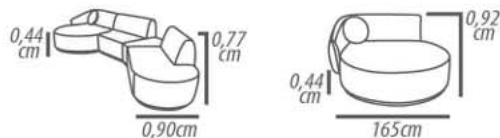

Por ser um produto artesanal, pode ocorrer variações nas medidas informadas. A Tessuti se reserva o direito de efetuar modificações sem prévio aviso. As a handmade product, this may contain measures variation. The Tessuti reserves the right to modify it without prior waring.