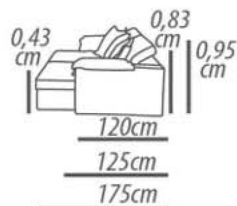

Encosto: Fixo, com mecanismo de catraca regulável em aço com 7 estágios, almofada de encosto solta com fibra siliconada, revestido com manta de poliéster resinado.

Braço: Espuma D-28, manta de poliéster resinado.

Pés: Madeira, 3cm de altura.

Partes desmontáveis: Almofada de encosto Braços, Assento, Pés.

COMPOSITION

Structure: Wood of reforestation immunized and dried in greenhouse, MDF boards.

Seat: Fixed, retractable mechanism in steel galvanized, two levels of depth, advance of 55 cm, elastic strap braided Italian type, bonnel springs, D-28 foam, throw with coupled silicon blanket.

Backrest cushion: Fixed, ratchet mechanism regulable in steel with 7 stage, loose backrest cushion with silicone fiber, throw with polyester resin blanket.

Arm: D-28 foam, polyester resin blanket.

Feet: Wood, 3cm height.

Demountable parts: Backrest cushion, Arms, Seat, Feet.

DETALHAMENTO

1Lugar 1 braço

1Lugar/ 145cm
Assento 120cm

1Lugar/ 135cm
Assento 110cm

1Lugar/ 125cm
Assento 100cm

1Lugar/ 115cm
Assento 0,90cm

1Lugar/ 105cm
Assento 0,80cm

1Lugar s/ braço

Assento 120cm
Assento 110cm

Assento 100cm
Assento 0,90cm

Assento 0,80cm

1Seat 1 arm

1Seat/ 145cm
Seat 120cm

1Seat/ 135cm
Seat 110cm

1Seat/ 125cm
Seat 100cm

1Seat/ 115cm
Seat 0,90cm

1Seat/ 105cm
Seat 0,80cm

1Seat 0 arm

Seat 120cm
Seat 110cm

Seat 100cm
Seat 0,90cm

Seat 0,80cm

*** Opcionais: sistema automatizado de avanço por sistema Touch sensitive, elétrico.
*** Optional: automated advance system by touch sensitive, electric system.

Por ser um produto artesanal, pode ocorrer variações nas medidas informadas. A Tessuti se reserva o direito de efetuar modificações sem prévio aviso.
As a handmade product, this may contain measures variation. The Tessuti reserves the right to modify it without prior warning.