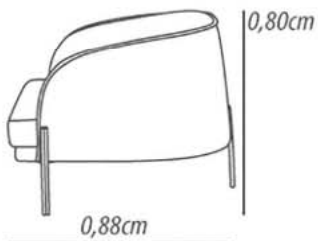

MONTEVIDEO POLT

COMPOSIÇÃO

Estrutura: Madeira de reflorestamento seca em estufa, imunizada, chapas em MDF.

Assento: fixo, cinta elástica tipo Italiana trançada, espuma D-28, revestido com manta acoplada siliconada.

Encosto: Fixo, espuma D-28 e D-20 soft, revestido com manta acoplada siliconada.

Pés: Base em aço carbono, 22cm de altura, Pintura epoxi.

Partes desmontáveis: Base.

COMPOSITION

Structure: Wood of reforestation immunized and dried in greenhouse, MDF boards.

Seat: Fixed, elastic strap braided Italian type, D-28 foam, throw with blanket silicone coupled.

Backrest cushion: Fixed, D-28 and D-20 soft foam, throw with blanket silicone coupled.

Feet: Base in carbon steel, 22cm high, Epoxy paint.

Demountable parts: Base.

DETALHAMENTO

2 Lugares

162cm

Poltrona

0,92cm

0,88cm

DETAILING

2 Seats

162cm

Armchair

0,92cm

0,88cm

Por ser um produto artesanal, pode ocorrer variações nas medidas informadas. A Tessutti se reserva o direito de efetuar modificações sem prévio aviso.
As a handmade product, this may contain measures variation. The Tessutti reserves the right to modify it without prior warning.