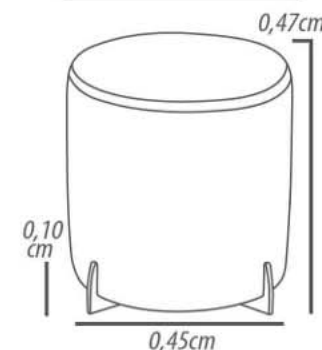

PUFF TAOS

COMPOSIÇÃO

Estrutura: Madeira de reflorestamento seca em estufa, imunizada, chapas em MDF.

Assento: Fixo, cinta elastica tipo italiana trançada, espuma D-28, revestido com manta de poliéster resinado.

Pés: Madeira, 0,10cm de altura.

COMPOSITION

Structure: Wood of reforestation immunized and dried in greenhouse, MDF boards.

Seat: Fixed, elastic strap braided Italian type, D-28 foam, throw with polyester resin blanket.

Feet: Wood, 0,10cm height.

DETALHAMENTO

DETAILING

PUFF TAU

COMPOSIÇÃO

Estrutura: Madeira de reflorestamento seca em estufa, imunizada, chapas em MDF.

Assento: Fixo, cinta elastica tipo italiana trançada, espuma D-28, revestido com manta de poliéster resinado.

Pés: Aço carbono, 0,10cm de altura.

COMPOSITION

Structure: Wood of reforestation immunized and dried in greenhouse, MDF boards.

Seat: Fixed, elastic strap braided Italian type, D-28 foam, throw with polyester resin blanket.

Feet: Carbon steel, 0,10cm height.

DETALHAMENTO

DETAILING

PUFF KIEL

COMPOSIÇÃO

Estrutura: Madeira de reflorestamento seca em estufa, imunizada, chapas em MDF.

Assento: Fixo, cinta elastica tipo italiana trançada, espuma D-28, revestido com manta de poliéster resinado.

Cinto: Couro Ecologico.

Pés: Polipropileno, 0,02cm de altura.

COMPOSITION

Structure: Wood of reforestation immunized and dried in greenhouse, MDF boards.

Seat: Fixed, elastic strap braided Italian type, D-28 foam, throw with polyester resin blanket.

Belt: Eco leather

Feet: Polypropylene, 0,02cm height.

DETALHAMENTO

DETAILING

Por ser um produto artesanal, pode ocorrer variações nas medidas informadas. A Tessutti se reserva o direito de efetuar modificações sem prévio aviso.