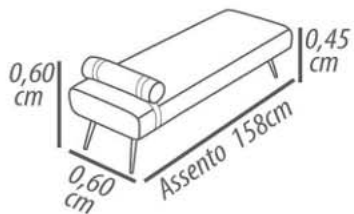

- Madeira, 26cm de altura.
- Cor castanho.
- Alumínio, 26cm de altura.
- Dourado
- Rose gold.

DETALHAMENTO

Assento 158cm

COMPOSITION

Structure: Wood of reforestation immunized and dried in greenhouse, MDF boards.