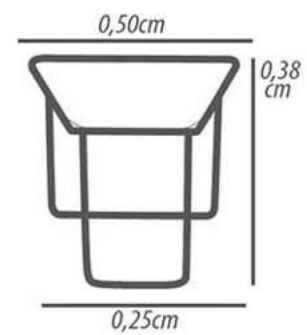

DETAILING

Por ser um produto artesanal, pode ocorrer variações nas medidas informadas. A Tessuti se reserva o direito de efetuar modificações sem prévio aviso.

As a handmade product, this may contain measures variation. The Tessutti reserves the right to modify it without prior waring.