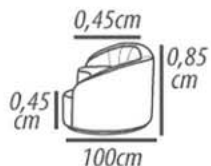

LOMMA

COMPOSIÇÃO

Estrutura: Madeira de reflorestamento seca em estufa, imunizada, chapas em MDF.

Assento: fixo, cinta elástica tipo Italiana trançada, molas bonnel, espuma D-28, revestido com manta de fibra siliconada.

Almofada de encosto: Fixo, espuma D-20 soft, revestido com manta de fibra siliconada.

Pés: Polipropileno, 2cm de altura.

Partes desmontáveis: Pés.

COMPOSITION

Structure: Wood of reforestation immunized and dried in greenhouse, MDF boards.

Seat: Fixed, elastic strap braided Italian type, bonnel springs, D-28 foam, throw blanket with silicone fiber.

Backrest cushion: Fixed, D-20 soft, foam, throw blanket with silicone fiber.

Feet: polypropylene, 2cm height.

Demountable parts: Feet.

DETALHAMENTO

280cm

260cm

240cm

220cm

200cm

180cm

DETAILING

280cm

260cm

240cm

220cm

200cm

180cm

Por ser um produto artesanal, pode ocorrer variações nas medidas informadas. A Tessuti se reserva o direito de efetuar modificações sem prévio aviso.

As a handmade product, this may contain measures variation. The Tessutti reserves the right to modify it without prior warning.