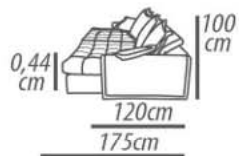

MOOD

COMPOSIÇÃO

Strutura: Madeira de reflorestamento seca em estufa, imunizada, chapas em MDF.

Assento: Fixo, mecanismo retrátil em aço galvanizado, avanço de 45 cm, com cinta elástica tipo italiana trançada, sistema de conforto duplo: em molas bonnel e molas (Pocket), espuma D-28 resvetido manta de poliéster resinada.

Encosto: Almofadas soltas, fibra siliconada, revestido com manta poliéster resinada.

Braço: Espuma D-23 soft, revestido com manta de poliéster resinada.

Pés: Polipropileno, 2,5 cm de altura.

Partes desmontáveis: Nenhum

COMPOSITION

Structure: Wood of reforestation immunized and dried in greenhouse, MDF boards.

Seat: Fixed, retractable mechanism galvanized steel, advance 45cm, elastic strap braided Italian type, double confort system: bonnel springs, with (Pocket) springs, D-28 foam, throw with polyester resin blanket.

Back: backrest cushion loose, silicone fiber, throw blanket with resin polyester.

Arm: D-23 soft foam, throw blanket with resin polyester.

Feet: Polypropylene, 2,5 cm height.

Demountable parts: None.

DETALHAMENTO

1 Lugar 1 braço
1 Lugar/ 130cm
Assento 120cm
1 Lugar/ 120cm
Assento 110cm
1 Lugar/ 110cm
Assento 100cm
1 Lugar/ 100cm
Assento 0,90cm
1 Lugar/ 0,90cm
Assento 0,80cm

1 Lugar s/ braço
Assento 120cm
Assento 110cm
Assento 100cm
Assento 0,90cm
Assento 0,80cm